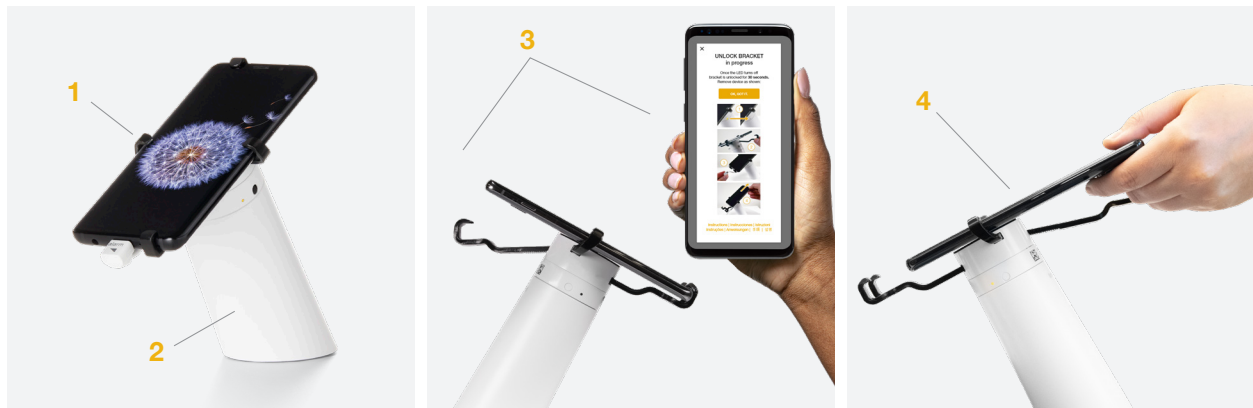

### ACTIONABLE INTELLIGENCE

Measure customer engagement and merchandising performance.

InVue's LIVE OnePOD Quick-Release brackets gives brands and retailers a tool-free, automated way to transition devices from maximum security to maximum experience.

### FEATURES AND BENEFITS

- 1 Handheld or tablet assembly installs quickly without adhesives or tools
- 2 Compatible with One55, One60 and One65 stands
- 3 One or all devices release from brackets via mobile app
- 4 Hand trusted customers a free device experience in seconds, on top of quick nightly removal